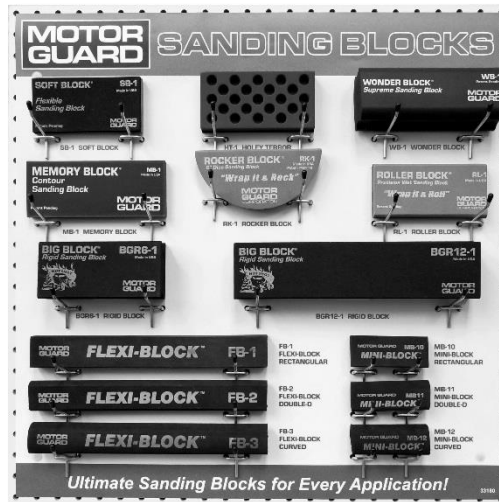

Use the contents of the DP-5000R Refill Pack to keep your DP-5000 Sanding Block Display Board stocked and ready for sales. Contains (2) of each block on the board, labeled for individual sale. Refill Often!

REFILL PACK CONTENTS			
Qty	Model	Order No.	Description
2	BGR6-1	00793	RIGID-BLOCK 6" SANDING BLOCK
2	BGR12-1	00794	RIGID BLOCK 11" SANDING BLOCK
2	FB-1	00706	FLEXI-BLOCK SANDING BAR, RECTANGULAR
2	FB-2	00707	FLEXI-BLOCK SANDING BAR, DOUBLE-D
2	FB-3	00708	FLEXI-BLOCK SANDING BAR, CURVED
2	HT-1	00751	HOLEY TERROR ULTIMATE SANDING BLOCK
2	MB-1	00742	MEMORY BLOCK FOAM SANDING BLOCK
2	MB-10	00826	MINI-BLOCK SANDING BLOCK, RECTANGULAR
2	MB-11	00827	MINI-BLOCK SANDING BLOCK, DOUBLE-D
2	MB-12	00828	MINI-BLOCK SANDING BLOCK, CURVED
2	RK-1	00744	ROCKER BLOCK 6" DISC SANDING BLOCK
2	RL-1	00754	ROLLER BLOCK PRECISION WET SANDING BLOCK
2	SB-1	00746	SOFT BLOCK FLEXIBLE SANDING BLOCK
2	WB-1	00740	WONDER BLOCK SUPREME SANDING BLOCK

**DP-5000 Sanding Block Display**